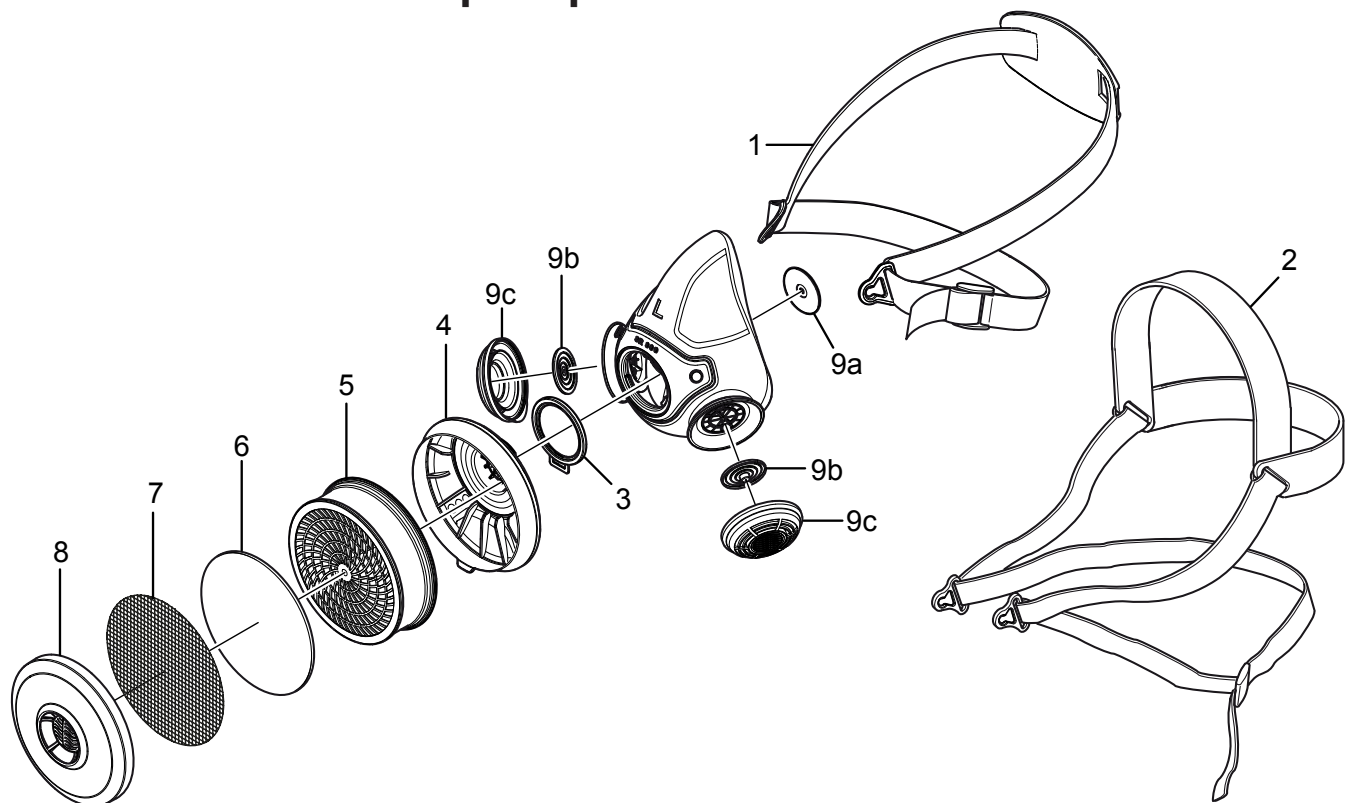

# SR 900

EN

## Spare parts / Accessories

No.	Description	Ordering No.
1.	Head harness, single strap	R01-3001
2.	Head harness, cradle strap	R01-3002
3.	Gasket	R01-3004
4.	Filter holder	R01-3003
5.	Particle filter P3 R, SR 510	H02-1312
	Gas filter	
	A1, SR 217	H02-2512
	A2, SR 218	H02-2012
	AX, SR 298	H02-2412
	ABE1, SR 315	H02-3212
	ABE2, SR 294	H02-3312
	K1, SR 316	H02-4212
	K2, SR 295	H02-4312
	ABEK1, SR 297	H02-5312
	Combined filter ABEK1-Hg-P3 R, SR 299-2	H02-6512
6.	Pre-filter, SR 221	H02-0312
7.	Steel net disc	T01-2001
8.	Pre-filter holder	R01-0605
<b>9.</b>	<b>Membrane kit SR 369</b>	<b>R01-2004</b>
9a.	Inhalation membrane x1	-
9b.	Exhalation membrane x2	-
9c.	Protective cap x2	-
<b>10.</b>	<b>Service kit</b>	<b>R01-3005</b>
1.	Head harness	
9.	Membrane kit	
8.	Pre-filter holder	
11.	Small talk/Voice amplifier SR 324	T01-1217
12.	Test adapter SR 328	T01-1202
13.	Protective hood, Tyvek, SR 64	H09-0301
14.	Protective hood, PVC, SR 345	H09-1012
15.	Protective hood, PVC, SR 346	H09-1112
16.	Storage box SR 230	H09-3012
17.	Storage bag SR 339	H09-0112
18.	Cleaning tissue SR 5226. Box of 50	H09-0401
19.	ID-tag	R09-0101
20.	Plastic storage bag, 50pcs	R01-0607