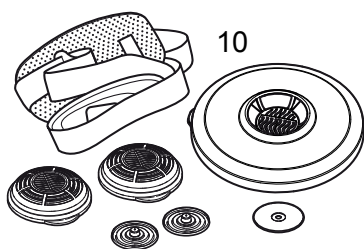

# SR 900

EN

## Spare parts / Accessories

No.	Description	Ordering No.
1.	Head harness, single strap	R01-3001
2.	Head harness, cradle strap	R01-3002
3.	Gasket	R01-3004
4.	Filter holder	R01-3003
5.	Particle filter P3 R, SR 510	H02-1312
	Gas filter	
	A1, SR 217	H02-2512
	A2, SR 218	H02-2012
	AX, SR 298	H02-2412
	ABE1, SR 315	H02-3212
	ABE2, SR 294	H02-3312
	K1, SR 316	H02-4212
	K2, SR 295	H02-4312
	ABEK1, SR 297	H02-5312
	Combined filter ABEK1-Hg-P3 R, SR 299-2	H02-6512
6.	Pre-filter, SR 221	H02-0312
7.	Steel net disc	T01-2001
8.	Pre-filter holder	R01-0605
<b>9.</b>	<b>Membrane kit SR 369</b>	<b>R01-2004</b>
9a.	Inhalation membrane x1	-
9b.	Exhalation membrane x2	-
9c.	Protective cap x2	-
<b>10.</b>	<b>Service kit</b>	<b>R01-3005</b>
1.	Head harness	
9.	Membrane kit	
8.	Pre-filter holder	
11.	Small talk/Voice amplifier SR 324	T01-1217
12.	Test adapter SR 328	T01-1202
13.	Protective hood, Tyvek, SR 64	H09-0301
14.	Protective hood, PVC, SR 345	H09-1012
15.	Protective hood, PVC, SR 346	H09-1112
16.	Storage box SR 230	H09-3012
17.	Storage bag SR 339	H09-0112
18.	Cleaning tissue SR 5226. Box of 50	H09-0401
19.	ID-tag	R09-0101
20.	Plastic storage bag, 50pcs	R01-0607