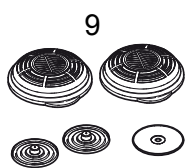

## Spare parts / Accessories

No.	Description	Ordering No.
1.	Head harness, single strap	R01-3001
2.	Head harness, cradle strap	R01-3002
3.	Gasket	R01-3004
4.	Filter holder	R01-3003
5.	Particle filter P3 R, SR 510	H02-1312
	Gas filter	
	A1, SR 217	H02-2512
	A2, SR 218	H02-2012
	AX, SR 298	H02-2412
	ABE1, SR 315	H02-3212
	ABE2, SR 294	H02-3312
	K1, SR 316	H02-4212
	K2, SR 295	H02-4312
	ABEK1, SR 297	H02-5312
	Combined filter ABEK1-Hg-P3 R, SR 299-2	H02-6512
6.	Pre-filter, SR 221	H02-0312
7.	Steel net disc	T01-2001
8.	Pre-filter holder	R01-0605
<b>9.</b>	<b>Membrane kit SR 369</b>	<b>R01-2004</b>
9a.	Inhalation membrane x1	-
9b.	Exhalation membrane x2	-
9c.	Protective cap x2	-
<b>10.</b>	<b>Service kit</b>	<b>R01-3005</b>
1.	Head harness	
9.	Membrane kit	
8.	Pre-filter holder	
11.	Small talk/Voice amplifier SR 324	T01-1217
12.	Test adapter SR 328	T01-1202
13.	Protective hood, Tyvek, SR 64	H09-0301
14.	Protective hood, PVC, SR 345	H09-1012
15.	Protective hood, PVC, SR 346	H09-1112
16.	Storage box SR 230	H09-3012
17.	Storage bag SR 339	H09-0112
18.	Cleaning tissue SR 5226. Box of 50	H09-0401
19.	ID-tag	R09-0101
20.	Plastic storage bag, 50pcs	R01-0607