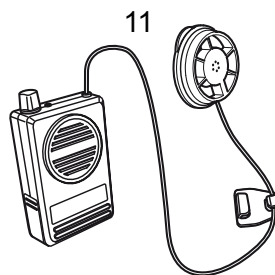

## Spare parts / Accessories

No.	Description	Ordering No.
1.	Head harness, single strap	R01-3001
2.	Head harness, cradle strap	R01-3002
3.	Gasket	R01-3004
4.	Filter holder	R01-3003
5.	Particle filter P3 R, SR 510	H02-1312
	Gas filter	
	A1, SR 217	H02-2512
	A2, SR 218	H02-2012
	AX, SR 298	H02-2412
	ABE1, SR 315	H02-3212
	ABE2, SR 294	H02-3312
	K1, SR 316	H02-4212
	K2, SR 295	H02-4312
	ABEK1, SR 297	H02-5312
	Combined filter ABEK1-Hg-P3 R, SR 299-2	H02-6512
6.	Pre-filter, SR 221	H02-0312
7.	Steel net disc	T01-2001
8.	Pre-filter holder	R01-0605
<b>9.</b>	<b>Membrane kit SR 369</b>	<b>R01-2004</b>
9a.	Inhalation membrane x1	-
9b.	Exhalation membrane x2	-
9c.	Protective cap x2	-
<b>10.</b>	<b>Service kit</b>	<b>R01-3005</b>
1.	Head harness	
9.	Membrane kit	
8.	Pre-filter holder	
11.	Small talk/Voice amplifier SR 324	T01-1217
12.	Test adapter SR 328	T01-1202
13.	Protective hood, Tyvek, SR 64	H09-0301
14.	Protective hood, PVC, SR 345	H09-1012
15.	Protective hood, PVC, SR 346	H09-1112
16.	Storage box SR 230	H09-3012
17.	Storage bag SR 339	H09-0112
18.	Cleaning tissue SR 5226. Box of 50	H09-0401
19.	ID-tag	R09-0101
20.	Plastic storage bag, 50pcs	R01-0607